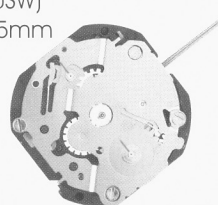

3 Hands / 3 Eyes

3 Hands / 3 Eyes

VX36
(SR916SW)
H: 3.05mm

VX3J
(SR916SW)
H: 3.05mm

VX3H
(SR916SW)
H: 3.05mm

3 Hands / 4 Eyes

3 Hands / 3 Eyes

3 Hands / 3 Eyes

VX3F
(SR916SW)
H: 3.05mm

VX3L
(SR916SW)
H: 3.05mm

VX3M
(SR916SW)
H: 3.05mm

3 Hands / 3 Eyes

3 Hands / 2 Eyes

3 Hands / 2 Eyes

VX3N
(SR920SW)
H: 3.05mm

VX3P
(SR920SW)
H: 3.05mm

VX3R
(SR920SW)
H: 3.05mm

10 1/2'''

NEW

VX36 & VX3L higher hands available

FEATURED LINE

AGS

3 Hands / Date

3 Hands / Day-Date