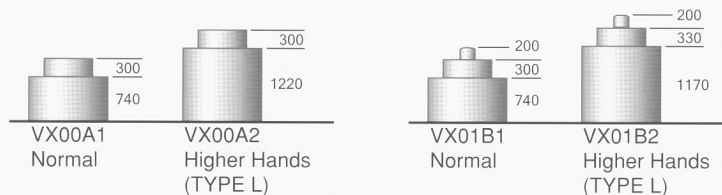

VX00/ 01

NEW

New Range of Ladies Series

Smallest VX Movement

Easy Repairing

The movement structure are designed for easy repairing.