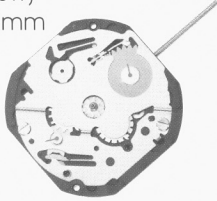

2 Hands

3 Hands

Small

YL50
(SR512SW)
H: 2.78mm
Ø9.5mm

2 Years

(Long Stem not available)

4 3/4"

YL60
(SR416SW)
H: 2.09mm

3 Years

YL61
(SR421SW)
H: 2.39mm

2 Years

VX00
(SR516SW)
H: 2.09mm

3 Years

VX01
(SR521SW)
H: 2.39mm

2 Years

VX00/ 01

NEW

New Range of Ladies Series

Smallest VX Movement

Easy Repairing

The movement structure are designed for easy repairing.

MULTI - FUNCTION

LONG STEM AVAILABLE

3 Hands / 2 Eyes

3 Hands / 3 Eyes

3 Hands / 3 Eyes

VX36
(SR916SW)
H: 3.05mm

VX3J
(SR916SW)
H: 3.05mm

VX3H
(SR916SW)
H: 3.05mm

3 Hands / 4 Eyes

3 Hands / 3 Eyes

3 Hands / 3 Eyes