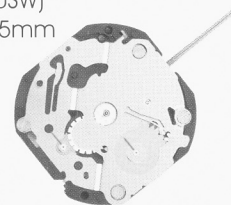

3 Hands / 3 Eyes

3 Hands / 3 Eyes

VX36
(SR916SW)
H: 3.05mm

VX3J
(SR916SW)
H: 3.05mm

VX3H
(SR916SW)
H: 3.05mm

3 Hands / 4 Eyes

3 Hands / 3 Eyes

3 Hands / 3 Eyes

VX3F
(SR916SW)
H: 3.05mm

VX3L
(SR916SW)
H: 3.05mm

VX3M
(SR916SW)
H: 3.05mm

3 Hands / 3 Eyes

3 Hands / 2 Eyes

3 Hands / 2 Eyes

VX3N
(SR920SW)
H: 3.05mm

VX3P
(SR920SW)
H: 3.05mm

VX3R
(SR920SW)
H: 3.05mm

10 1/2'''

NEW

VX36 & VX3L higher hands available

FEATURED LINE

AGS

3 Hands / Date

3 Hands / Day-Date