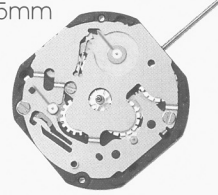

3 Hands / 3 Eyes

3 Hands / 3 Eyes

VX36
(SR916SW)
H: 3.05mm

VX3J
(SR916SW)
H: 3.05mm

VX3H
(SR916SW)
H: 3.05mm

3 Hands / 4 Eyes

3 Hands / 3 Eyes

3 Hands / 3 Eyes

VX3F
(SR916SW)
H: 3.05mm

VX3L
(SR916SW)
H: 3.05mm

VX3M
(SR916SW)
H: 3.05mm

3 Hands / 3 Eyes

3 Hands / 2 Eyes

3 Hands / 2 Eyes

VX3N
(SR920SW)
H: 3.05mm

VX3P
(SR920SW)
H: 3.05mm

VX3R
(SR920SW)
H: 3.05mm

10 1/2'''

NEW

VX36 & VX3L higher hands available

FEATURED LINE

AGS

3 Hands / Date

3 Hands / Day-Date