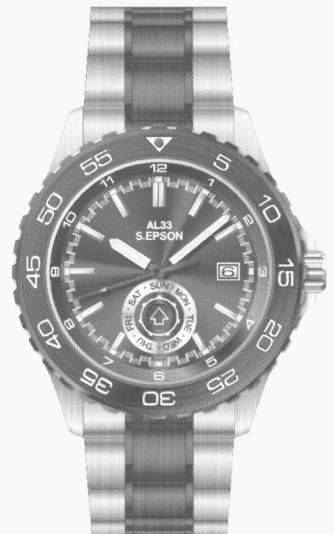

Y121ER Gold Version

3 Hands
2 Years (SR626SW)
H: 2.99mm

AL CALENDAR

LONG STEM AVAILABLE

2 Years

Battery Life

3 Hands / Date

3 Hands / Day-Date

AL82
H: 4.15mm

AL83
H: 4.15mm

6x8^{mm}
Battery
SR626SW

AL32
H: 4.15mm

AL33
H: 4.15mm

10 1/2^{mm}
Battery
SR626SW

LADIES

LONG STEM AVAILABLE

2 Hands

3 Hands

Small

YL50
(SR512SW)
H: 2.78mm
Ø9.5mm

2 Years

(Long Stem not available)

4 3/4"

YL60
(SR416SW)
H: 2.09mm

3 Years

YL61
(SR421SW)
H: 2.39mm

2 Years

VX00
(SR516SW)
H: 2.09mm

3 Years

VX01
(SR521SW)
H: 2.39mm

2 Years

VX00/ 01