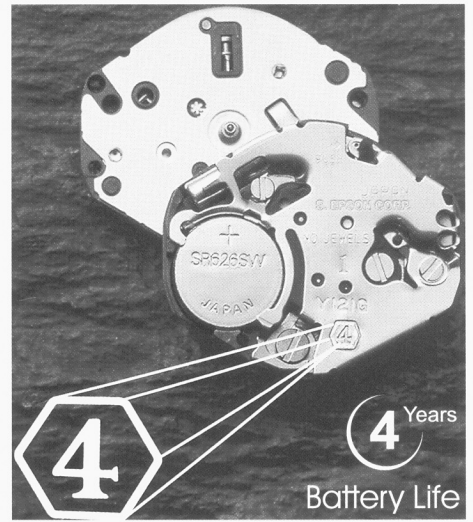

Y121G

4 Years
Battery Life

Longest Battery Life
Among all of 6x8^{mm} standard movements.

The State of the Art
Japan technology.

Metal Protection & Easy Repairing
Metal shielding structure provided more protections. And the movement structure are designed for easy repairing.

Y121ER Gold Version

3 Hands
2 Years (SR626SW)
H: 2.99mm

AL CALENDAR

LONG STEM AVAILABLE

2 Years

Battery Life

3 Hands / Date

3 Hands / Day-Date

YT57

Working time: 6 months
(after full charge)
H: 4.89mm

YT58 Working time: 6 months
(after full charge)
H: 4.89mm

Back Side

12mm

AGS: Automatic Generating System

What's AGS?

AGS is the Automatic Generating System, the next-generation watch technology made possible by TMI's technical expertise.

How AGS works?

Movement of the wearer's arm rotates an oscillating weight that drives a rotor. A high-density coil transforms the magnetic charge from the rotor into electricity that powers the watch. A capacitor stores energy for use when it is required.