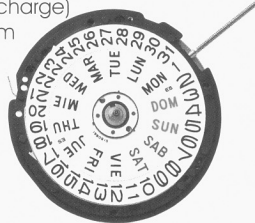

VX3F
(SR916SW)
H: 3.05mm

VX3L
(SR916SW)
H: 3.05mm

VX3M
(SR916SW)
H: 3.05mm

3 Hands / 3 Eyes

3 Hands / 2 Eyes

3 Hands / 2 Eyes

VX3N
(SR920SW)
H: 3.05mm

VX3P
(SR920SW)
H: 3.05mm

VX3R
(SR920SW)
H: 3.05mm

10 1/2'''

NEW

VX36 & VX3L higher hands available

FEATURED LINE

AGS

3 Hands / Date

3 Hands / Day-Date

YT57

Working time: 6 months
(after full charge)
H: 4.89mm

YT58 Working time: 6 months
(after full charge)
H: 4.89mm

Back Side

12mm

AGS: Automatic Generating System

What's AGS?

AGS is the Automatic Generating System, the next-generation watch technology made possible by TMI's technical expertise.