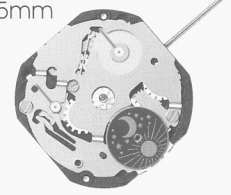

NEW

New Range of Ladies Series

Smallest VX Movement

Easy Repairing

The movement structure are designed for easy repairing.

MULTI - FUNCTION

LONG STEM AVAILABLE

3 Hands / 2 Eyes

3 Hands / 3 Eyes

3 Hands / 3 Eyes

VX36
(SR916SW)
H: 3.05mm

VX3J
(SR916SW)
H: 3.05mm

VX3H
(SR916SW)
H: 3.05mm

3 Hands / 4 Eyes

3 Hands / 3 Eyes

3 Hands / 3 Eyes

VX3F
(SR916SW)
H: 3.05mm

VX3L
(SR916SW)
H: 3.05mm

VX3M
(SR916SW)
H: 3.05mm

3 Hands / 3 Eyes

3 Hands / 2 Eyes

3 Hands / 2 Eyes

VX3N
(SR920SW)
H: 3.05mm

VX3P
(SR920SW)
H: 3.05mm

VX3R
(SR920SW)
H: 3.05mm

10 1/2'''

NEW

VX36 & VX3L higher hands available

FEATURED LINE

AGS

3 Hands / Date

3 Hands / Day-Date