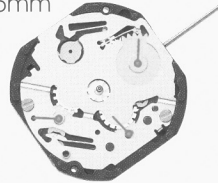

NEW

New Range of Ladies Series

Smallest VX Movement

Easy Repairing

The movement structure are designed for easy repairing.

MULTI - FUNCTION

LONG STEM AVAILABLE

3 Hands / 2 Eyes

3 Hands / 3 Eyes

3 Hands / 3 Eyes

VX36
(SR916SW)
H: 3.05mm

VX3J
(SR916SW)
H: 3.05mm

VX3H
(SR916SW)
H: 3.05mm

3 Hands / 4 Eyes

3 Hands / 3 Eyes

3 Hands / 3 Eyes

VX3F
(SR916SW)
H: 3.05mm

VX3L
(SR916SW)
H: 3.05mm

VX3M
(SR916SW)
H: 3.05mm

3 Hands / 3 Eyes

3 Hands / 2 Eyes

3 Hands / 2 Eyes

VX3N
(SR920SW)
H: 3.05mm

VX3P
(SR920SW)
H: 3.05mm

VX3R
(SR920SW)
H: 3.05mm

10 1/2'''

NEW

VX36 & VX3L higher hands available

FEATURED LINE

AGS

3 Hands / Date

3 Hands / Day-Date