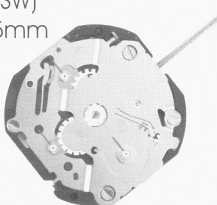

3 Hands / 3 Eyes

3 Hands / 3 Eyes

VX36
(SR916SW)
H: 3.05mm

VX3J
(SR916SW)
H: 3.05mm

VX3H
(SR916SW)
H: 3.05mm

3 Hands / 4 Eyes

3 Hands / 3 Eyes

3 Hands / 3 Eyes

VX3F
(SR916SW)
H: 3.05mm

VX3L
(SR916SW)
H: 3.05mm

VX3M
(SR916SW)
H: 3.05mm

3 Hands / 3 Eyes

3 Hands / 2 Eyes

3 Hands / 2 Eyes

VX3N
(SR920SW)
H: 3.05mm

VX3P
(SR920SW)
H: 3.05mm

VX3R
(SR920SW)
H: 3.05mm

10 1/2'''

NEW

VX36 & VX3L higher hands available

FEATURED LINE

AGS

3 Hands / Date

3 Hands / Day-Date