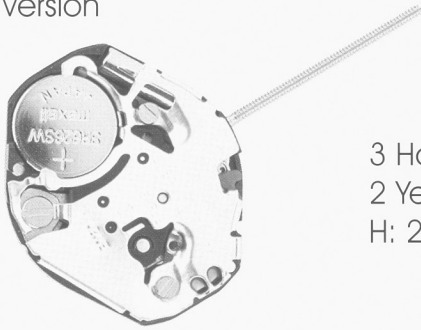

Y121G

4 Years
Battery Life

Longest Battery Life
Among all of 6x8^{mm} standard movements.

The State of the Art
Japan technology.

Metal Protection & Easy Repairing
Metal shielding structure provided more protections. And the movement structure are designed for easy repairing.

Y121ER Gold Version

3 Hands
2 Years (SR626SW)
H: 2.99mm

AL CALENDAR

LONG STEM AVAILABLE

2 Years

Battery Life

3 Hands / Date

3 Hands / Day-Date

AL82
H: 4.15mm

AL83
H: 4.15mm

6x8^{mm}
Battery
SR626SW

AL32
H: 4.15mm

AL33
H: 4.15mm

10 1/2^{mm}
Battery
SR626SW

LADIES

LONG STEM AVAILABLE

2 Hands

3 Hands

Small

YL50
(SR512SW)
H: 2.78mm
Ø9.5mm

2 Years

(Long Stem not available)

4 3/4"

YL60
(SR416SW)
H: 2.09mm