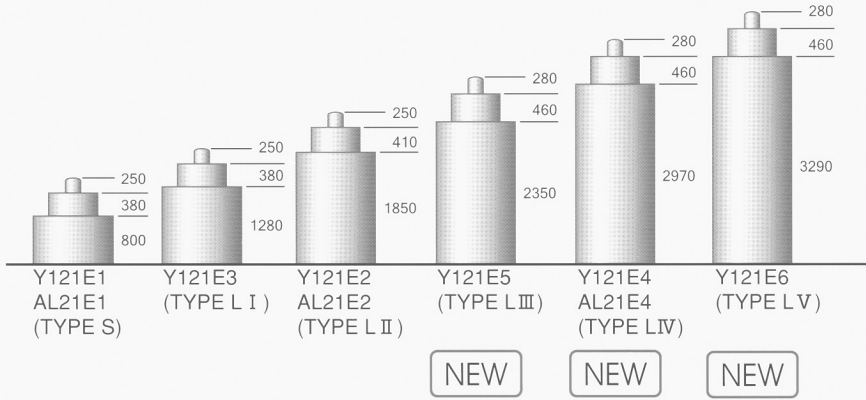

Y121G

4 Years
Battery Life

Longest Battery Life
Among all of 6x8^{mm} standard movements.

The State of the Art
Japan technology.

Metal Protection & Easy Repairing
Metal shielding structure provided more protections. And the movement structure are designed for easy repairing.

Y121ER Gold Version

3 Hands
2 Years (SR626SW)
H: 2.99mm

AL CALENDAR

LONG STEM AVAILABLE

2 Years

Battery Life

3 Hands / Date

3 Hands / Day-Date

AL82
H: 4.15mm

AL83
H: 4.15mm

6x8^{mm}
Battery
SR626SW

AL32
H: 4.15mm

AL33
H: 4.15mm

10 1/2^{mm}
Battery
SR626SW

LADIES

LONG STEM AVAILABLE

VX3R
(SR920SW)
H: 3.05mm

10 1/2'''

NEW

VX36 & VX3L higher hands available

FEATURED LINE

AGS

3 Hands / Date

3 Hands / Day-Date