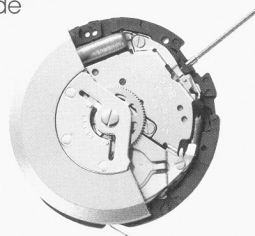

FEATURED LINE

AGS

3 Hands / Date

3 Hands / Day-Date

YT57

Working time: 6 months
(after full charge)
H: 4.89mm

YT58 Working time: 6 months
(after full charge)
H: 4.89mm

Back Side

12mm

AGS: Automatic Generating System

What's AGS?

AGS is the Automatic Generating System, the next-generation watch technology made possible by TMI's technical expertise.

How AGS works?

Movement of the wearer's arm rotates an oscillating weight that drives a rotor. A high-density coil transforms the magnetic charge from the rotor into electricity that powers the watch. A capacitor stores energy for use when it is required.