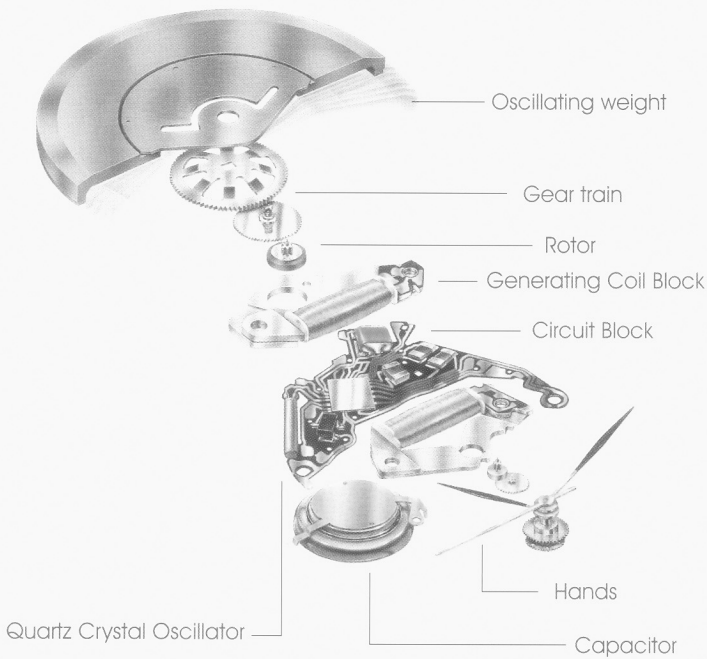

VX3R
(SR920SW)
H: 3.05mm

10 1/2'''

NEW

VX36 & VX3L higher hands available

FEATURED LINE

AGS

3 Hands / Date

3 Hands / Day-Date

YT57

Working time: 6 months
(after full charge)
H: 4.89mm

YT58 Working time: 6 months
(after full charge)
H: 4.89mm

Back Side

12mm

AGS: Automatic Generating System

What's AGS?

AGS is the Automatic Generating System, the next-generation watch technology made possible by TMI's technical expertise.

How AGS works?

Movement of the wearer's arm rotates an oscillating weight that drives a rotor. A high-density coil transforms the magnetic charge from the rotor into electricity that powers the watch. A capacitor stores energy for use when it is required.