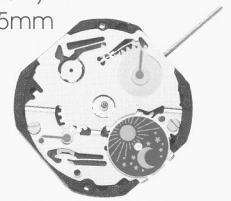

NEW

New Range of Ladies Series

Smallest VX Movement

Easy Repairing

The movement structure are designed for easy repairing.

MULTI - FUNCTION

LONG STEM AVAILABLE

3 Hands / 2 Eyes

3 Hands / 3 Eyes

3 Hands / 3 Eyes

VX36
(SR916SW)
H: 3.05mm

VX3J
(SR916SW)
H: 3.05mm

VX3H
(SR916SW)
H: 3.05mm

3 Hands / 4 Eyes

3 Hands / 3 Eyes

3 Hands / 3 Eyes

VX3F
(SR916SW)
H: 3.05mm

VX3L
(SR916SW)
H: 3.05mm

VX3M
(SR916SW)
H: 3.05mm

3 Hands / 3 Eyes

3 Hands / 2 Eyes

3 Hands / 2 Eyes

VX3N
(SR920SW)
H: 3.05mm

VX3P
(SR920SW)
H: 3.05mm

VX3R
(SR920SW)
H: 3.05mm

10 1/2'''

NEW

VX36 & VX3L higher hands available

FEATURED LINE

AGS

3 Hands / Date

3 Hands / Day-Date