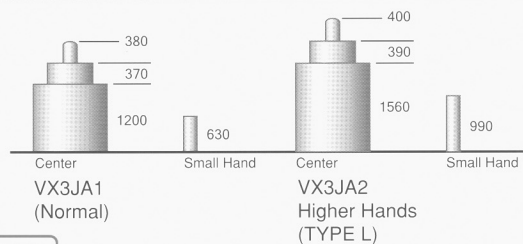

3 Hands / 3 Eyes

3 Hands / 3 Eyes

VX36
(SR916SW)
H: 3.05mm

VX3J
(SR916SW)
H: 3.05mm

VX3H
(SR916SW)
H: 3.05mm

3 Hands / 4 Eyes

3 Hands / 3 Eyes

3 Hands / 3 Eyes

VX3F
(SR916SW)
H: 3.05mm

VX3L
(SR916SW)
H: 3.05mm

VX3M
(SR916SW)
H: 3.05mm

3 Hands / 3 Eyes

3 Hands / 2 Eyes

3 Hands / 2 Eyes

VX3N
(SR920SW)
H: 3.05mm

VX3P
(SR920SW)
H: 3.05mm

VX3R
(SR920SW)
H: 3.05mm

10 1/2'''

NEW

VX36 & VX3L higher hands available

FEATURED LINE

AGS

3 Hands / Date

3 Hands / Day-Date